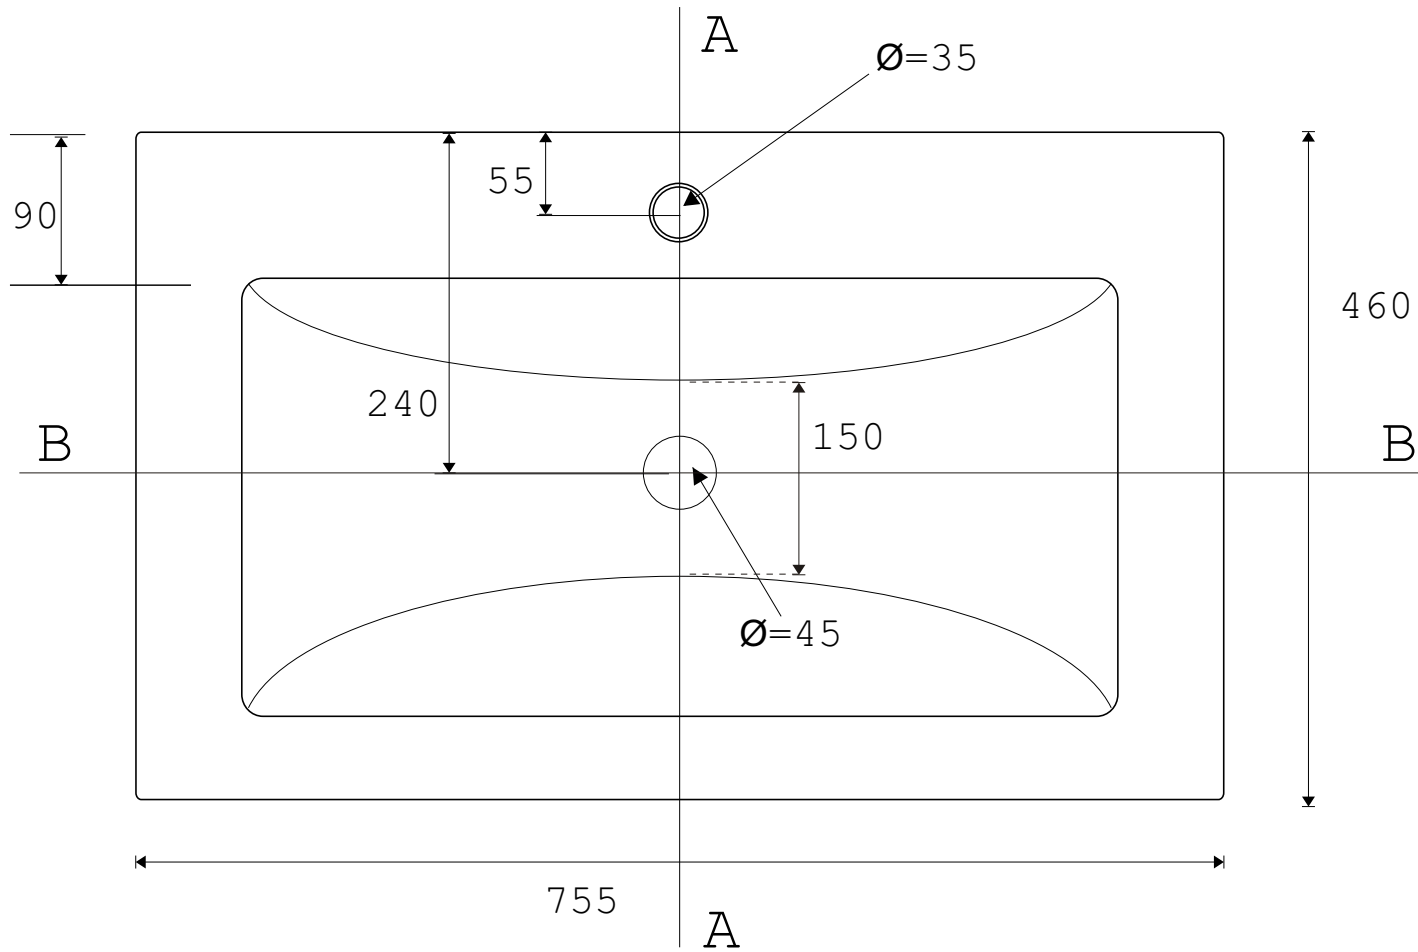

Lavabo vetro COSMO Cm 75 **BIANCO EXTRA-LIGHT** Art. 82413

Spessore 15 mm  
thickness 15 mm

Working edge gleaned square thread